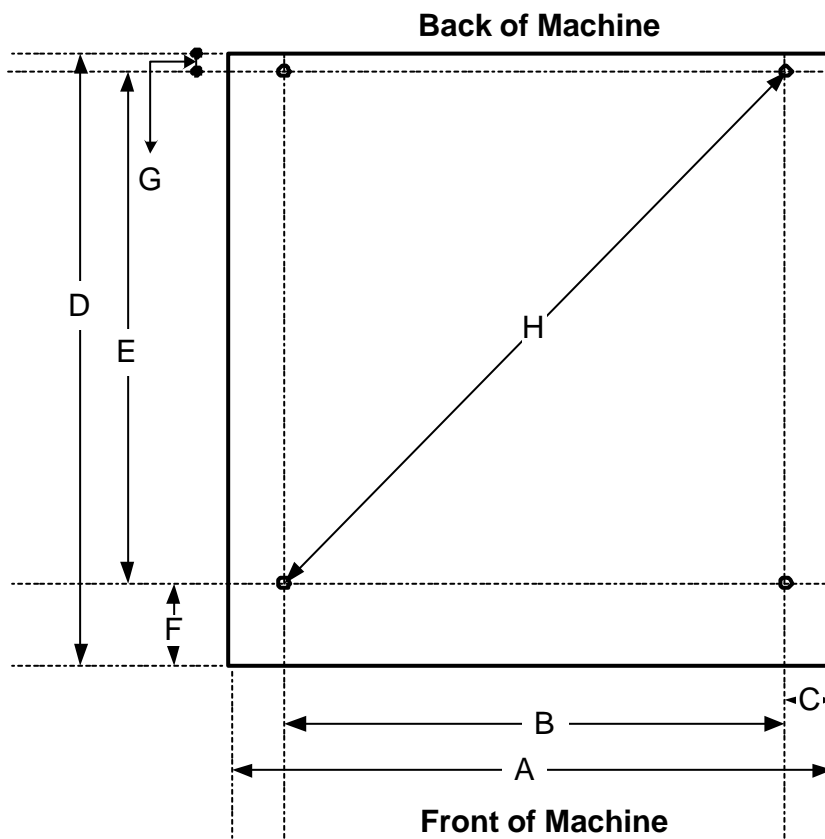

**Model : WE 73**

Measurement Location	Standard Measure			Metric Measure	Inches / Decimals
	Ft	In	Fraction		
A	2	1	31/32	660 mm	25.9843
B	1	9	21/32	550mm	21.6535
C		2	5/23	55 mm	2.1654
D	2	2	3/8	670 mm	26.3780
E	1	10	1/16	560 mm	22.0472
F				86 mm	3.3858
G				24 mm	0.9448
H	2	6	29/32	785 mm	30.8906