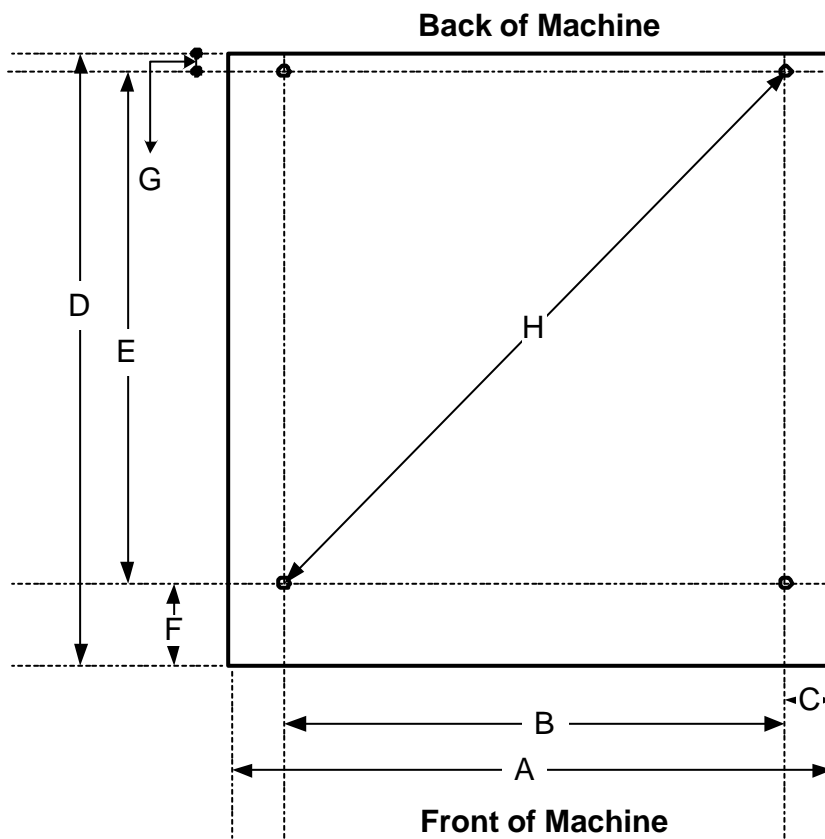

**Model : WE 95**

Measurement Location	Standard Measure			Metric Measure	Inches / Decimals
	Ft	In	Fraction		
A	2	1	31/32	660 mm	25.9843
B	1	9	21/32	550mm	21.6535
C		2	5/23	55 mm	2.1654
D	2	6	5/16	770 mm	30.3150
E	1	10	1/16	560 mm	22.0472
F				186 mm	7.3228
G				24 mm	0.9448
H	2	6	29/32	785 mm	30.8906